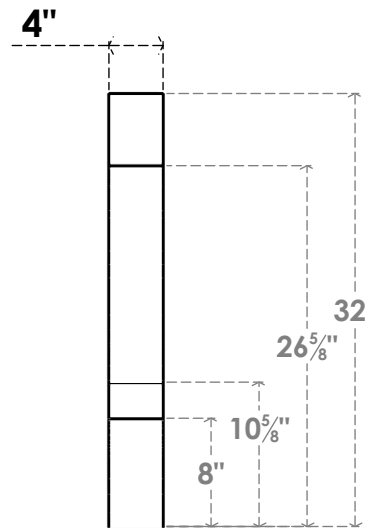

ITEM NUMBER: BRCPC040X26000X32000BOA

4"W X 26"D X 32"H BALBOA ARCHITECTURAL GRADE PVC CLOSED KNEE BRACE

SIDE PROFILE

FRONT PROFILE

ISOMETRIC

EKENA MILLWORK
2300 WEST MAIN ST.
CLARKSVILLE, TX 75426
TOLL FREE: 866-607-0453
WWW.EKENAMILLWORK.COM