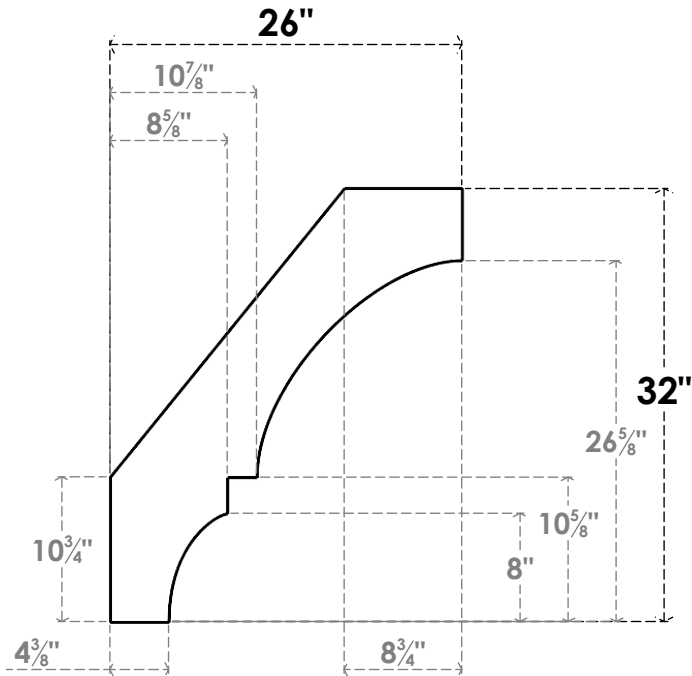

ITEM NUMBER: BRCPC040X26000X32000BOA

4"W X 26"D X 32"H BALBOA ARCHITECTURAL GRADE PVC CLOSED KNEE BRACE

SIDE PROFILE

FRONT PROFILE

ISOMETRIC

EKENA MILLWORK
2300 WEST MAIN ST.
CLARKSVILLE, TX 75426
TOLL FREE: 866-607-0453
WWW.EKENAMILLWORK.COM